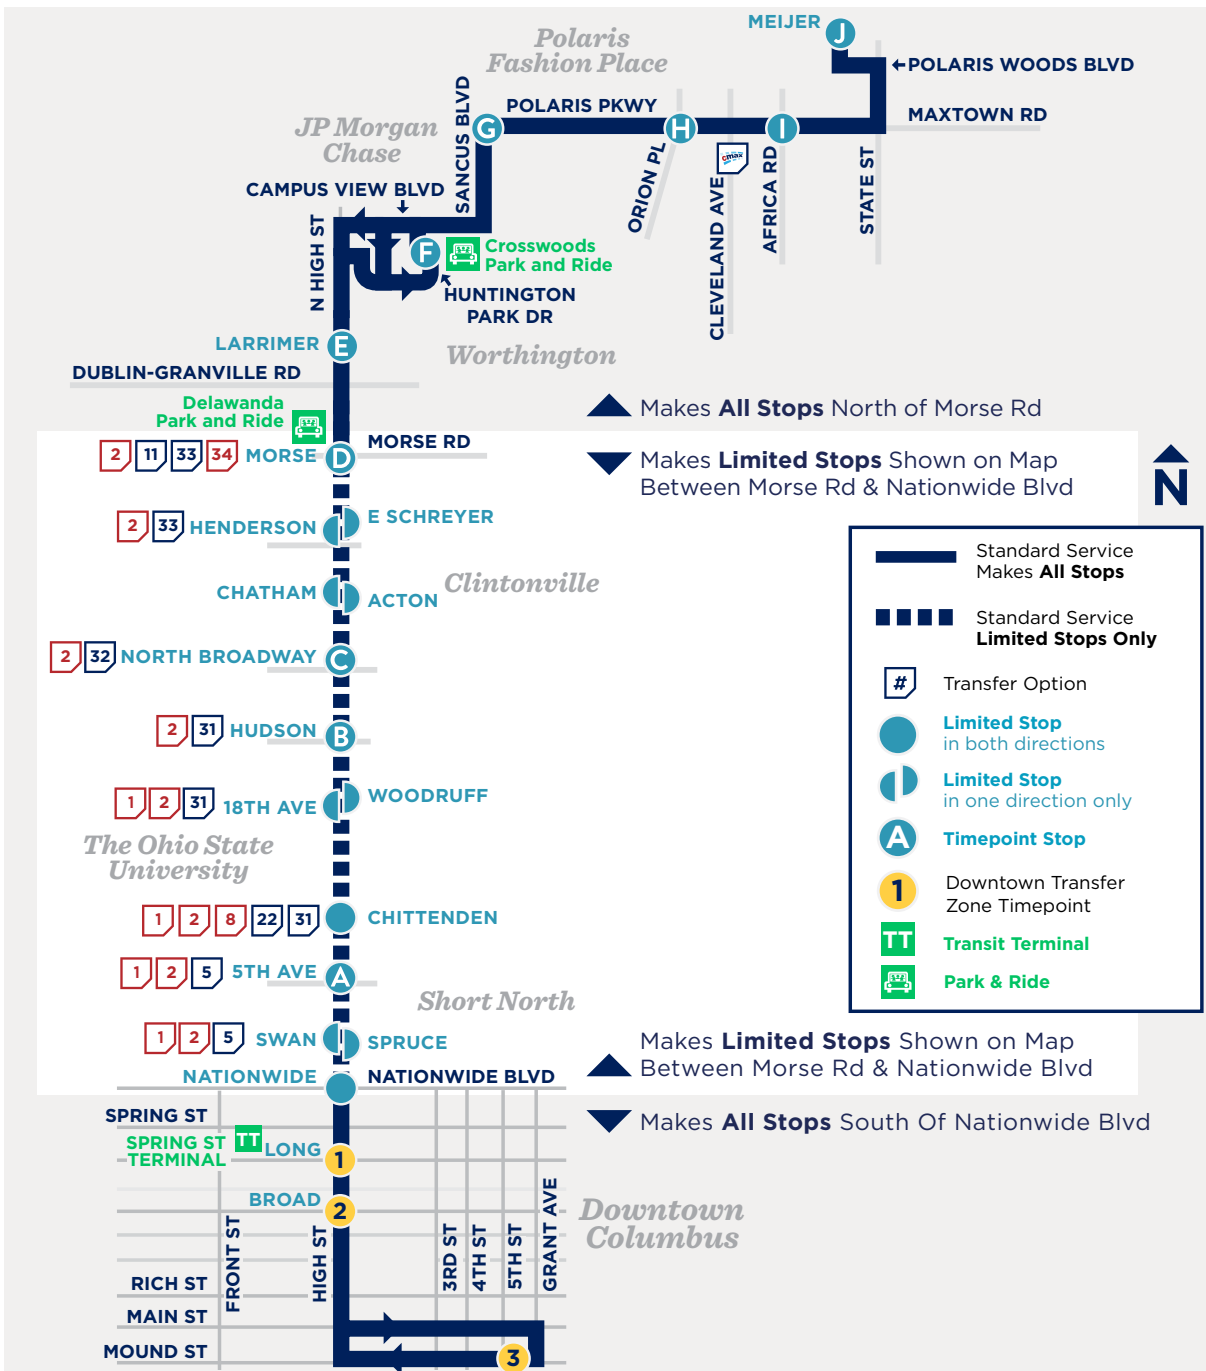

USING YOUR SCHEDULE

NORTH

Lineups are times when most major lines arrive Downtown at the same time for transfers, occurring all day Sunday and after 9 p.m. Monday-Saturday. See schedule for times.

TRANSFERS

This vehicle line has transfer stops in Downtown. **There are 3 Transfer Zones that allow transfer to Lines 1-11 and CMAX.** All lines stop in each zone with the exception of Line 10, which only stops in Zone 2.

NORTHBOUND

- ZONE 1:** N High St & E Long St Stop 5910
- ZONE 2:** S High St & E Broad St Stop 6464
- ZONE 3:** E Mound St & S 5th St Stop 7400

EASTBOUND/SOUTHBOUND

- ZONE 1:** N High St & W Long St Stop 4101
- ZONE 2:** N High St & W Broad St Stop 2900
- ZONE 3:** E Mound St & S 5th St Stop 7400

LINE 102 MAP

LOCAL DESTINATIONS

- Downtown Columbus
- Ohio State University
- Delawanda Park and Ride
- JP Morgan Chase
- Polaris Fashion Place
- OhioHealth Westerville
- Meijer Westerville

► NORTH

MONDAY-FRIDAY