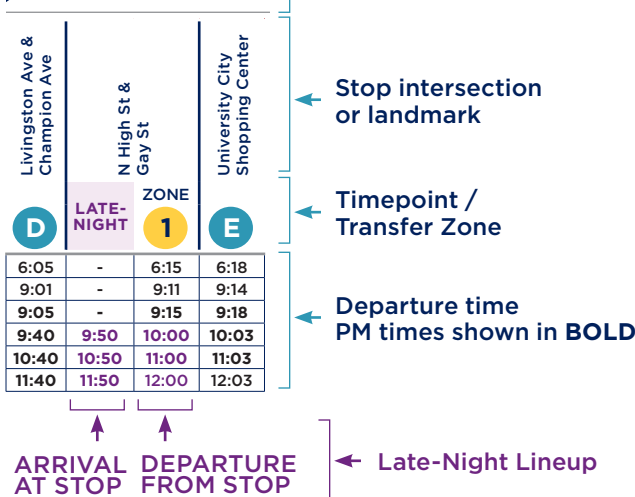

RUSH HOUR

Mon-Fri:
6:30-9 a.m.
3-6 p.m.

HOLIDAY SERVICE

Please note: COTA observes Sunday schedules on holidays, including New Year's Day, Martin Luther King Jr. Day, Memorial Day, Juneteenth, Independence Day, Labor Day, Veterans Day, Thanksgiving and Christmas.

USING YOUR SCHEDULE

NORTH

Lineups are times when most major lines arrive Downtown at the same time for transfers, occurring all day Sunday and after 9 p.m. Monday-Saturday. See schedule for times.

TRANSFERS

This vehicle line has transfer stops in Downtown. **There are 3 Transfer Zones that allow transfer to Lines 1-11 and CMAX.** All lines stop in each zone with the exception of Line 10, which only stops in Zone 2.

LINE 102 MAP

LOCAL DESTINATIONS

- Downtown Columbus
- Ohio State University
- Delawanda Park and Ride
- JP Morgan Chase
- Polaris Fashion Place
- OhioHealth Westerville
- Meijer Westerville

► NORTH

MONDAY-FRIDAY