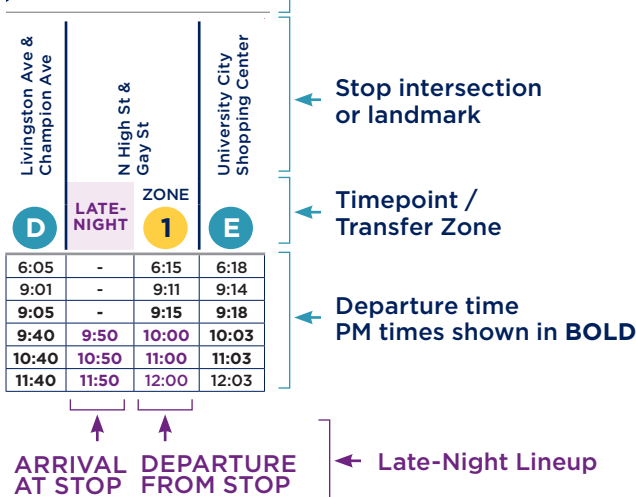

RUSH HOUR

Mon-Fri:
6:30-9 a.m.
3-6 p.m.

HOLIDAY SERVICE

Please note: COTA observes Sunday schedules on holidays, including New Year's Day, Martin Luther King Jr. Day, Memorial Day, Juneteenth, Independence Day, Labor Day, Veterans Day, Thanksgiving and Christmas.

USING YOUR SCHEDULE

NORTH

TRANSFERS

This vehicle line has transfer stops in Downtown. **There are 3 Transfer Zones that allow transfer to Lines 1-11, CMAX and 102.** All lines stop in each zone with the exception of Line 10, which only stops in Zone 2.

NORTHBOUND

- ZONE 1:** W Spring St & N Front St Stop 3142
- ZONE 2:** S 4th St & E Capital St Stop 7434
- ZONE 3:** E Main St & S High St Stop 1644

SOUTHBOUND

- ZONE 1:** E Long St & N High St Stop 5910
- ZONE 2:** S 3rd St & E Broad St Stop 4114
- ZONE 3:** E Mound St & S High St Stop 1797

Lineups are times when most major lines arrive Downtown at the same time for transfers, occurring all day Sunday and after 9 p.m. Monday-Saturday. See schedule for times.

LINE 3 MAP

LOCAL DESTINATIONS

- Parkway Centre
- Grove City Park and Ride
- Central Point Shopping Center
- Downtown
- Arena District
- Grandview Yard
- Upper Arlington
- Kingsdale Shopping Center