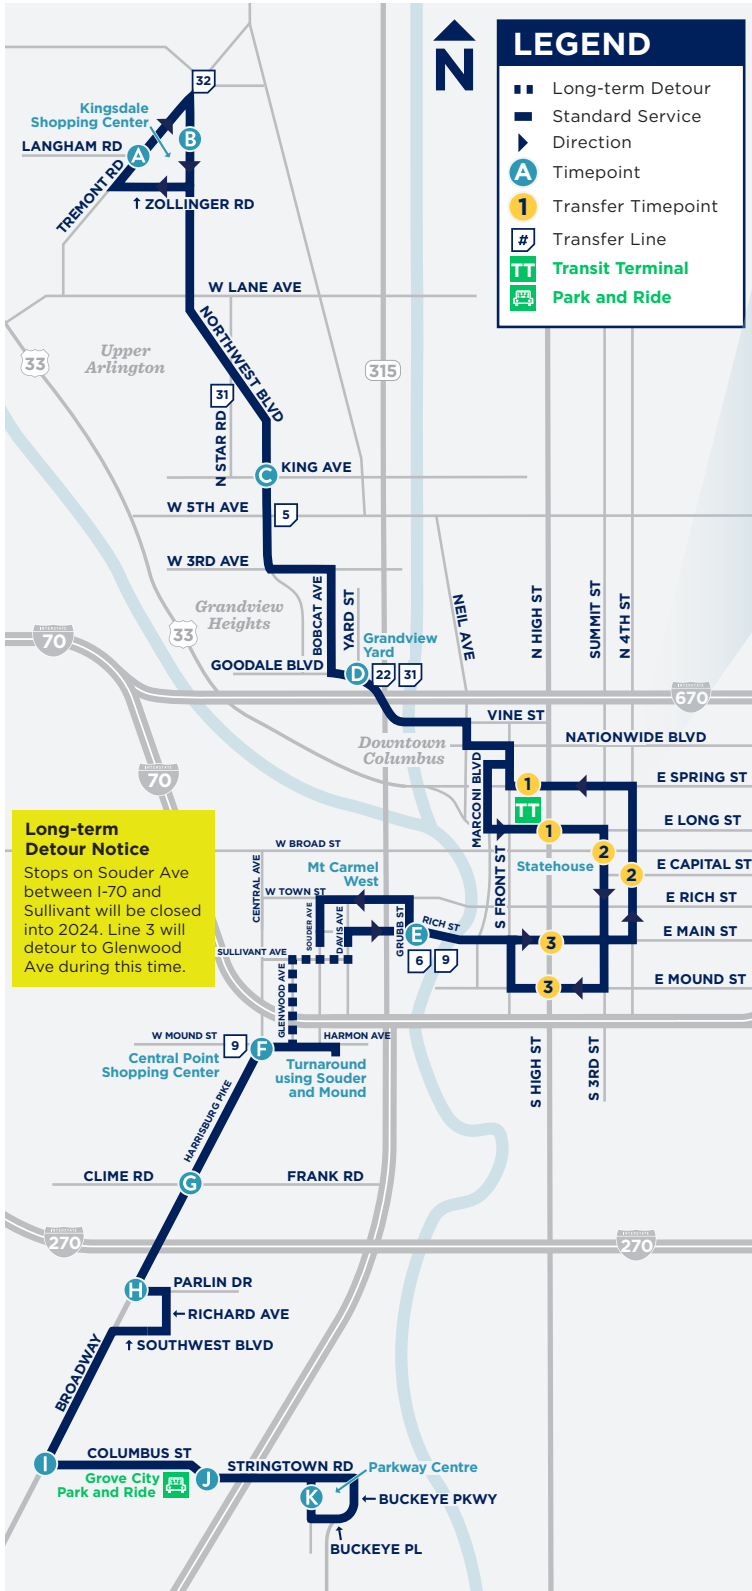

USING YOUR SCHEDULE

NORTH

TRANSFERS

This vehicle line has transfer stops in Downtown. **There are 3 Transfer Zones that allow transfer to Lines 1-11, CMAX and 102.** All lines stop in each zone with the exception of Line 10, which only stops in Zone 2.

Lineups are times when most major lines arrive Downtown at the same time for transfers, occurring all day Sunday and after 9 p.m. Monday-Saturday. See schedule for times.

LINE 3 MAP

LOCAL DESTINATIONS

- Parkway Centre
- Grove City Park and Ride
- Central Point Shopping Center
- Downtown
- Arena District
- Grandview Yard
- Upper Arlington
- Kingsdale Shopping Center