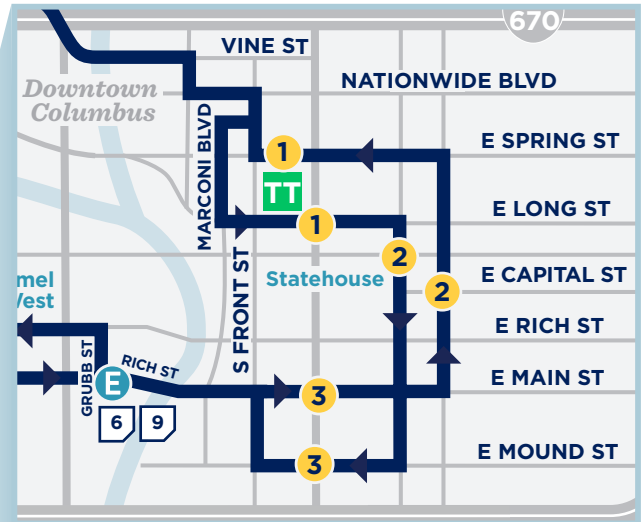

USING YOUR SCHEDULE

NORTH

TRANSFERS

This vehicle line has transfer stops in Downtown. **There are 3 Transfer Zones that allow transfer to Lines 1-11, CMAX and 102.** All lines stop in each zone with the exception of Line 10, which only stops in Zone 2.

NORTHBOUND

- ZONE 1:** W Spring St & N Front St Stop 3142
- ZONE 2:** S 4th St & E Capital St Stop 7434
- ZONE 3:** E Main St & S High St Stop 1644

SOUTHBOUND

- ZONE 1:** E Long St & N High St Stop 5910
- ZONE 2:** S 3rd St & E Broad St Stop 4114
- ZONE 3:** E Mound St & S High St Stop 1797

Lineups are times when most major lines arrive Downtown at the same time for transfers, occurring all day Sunday and after 9 p.m. Monday-Saturday. See schedule for times.

LINE 3 MAP

LOCAL DESTINATIONS

- Parkway Centre
- Grove City Park and Ride
- Central Point Shopping Center
- Downtown
- Arena District
- Grandview Yard
- Upper Arlington
- Kingsdale Shopping Center